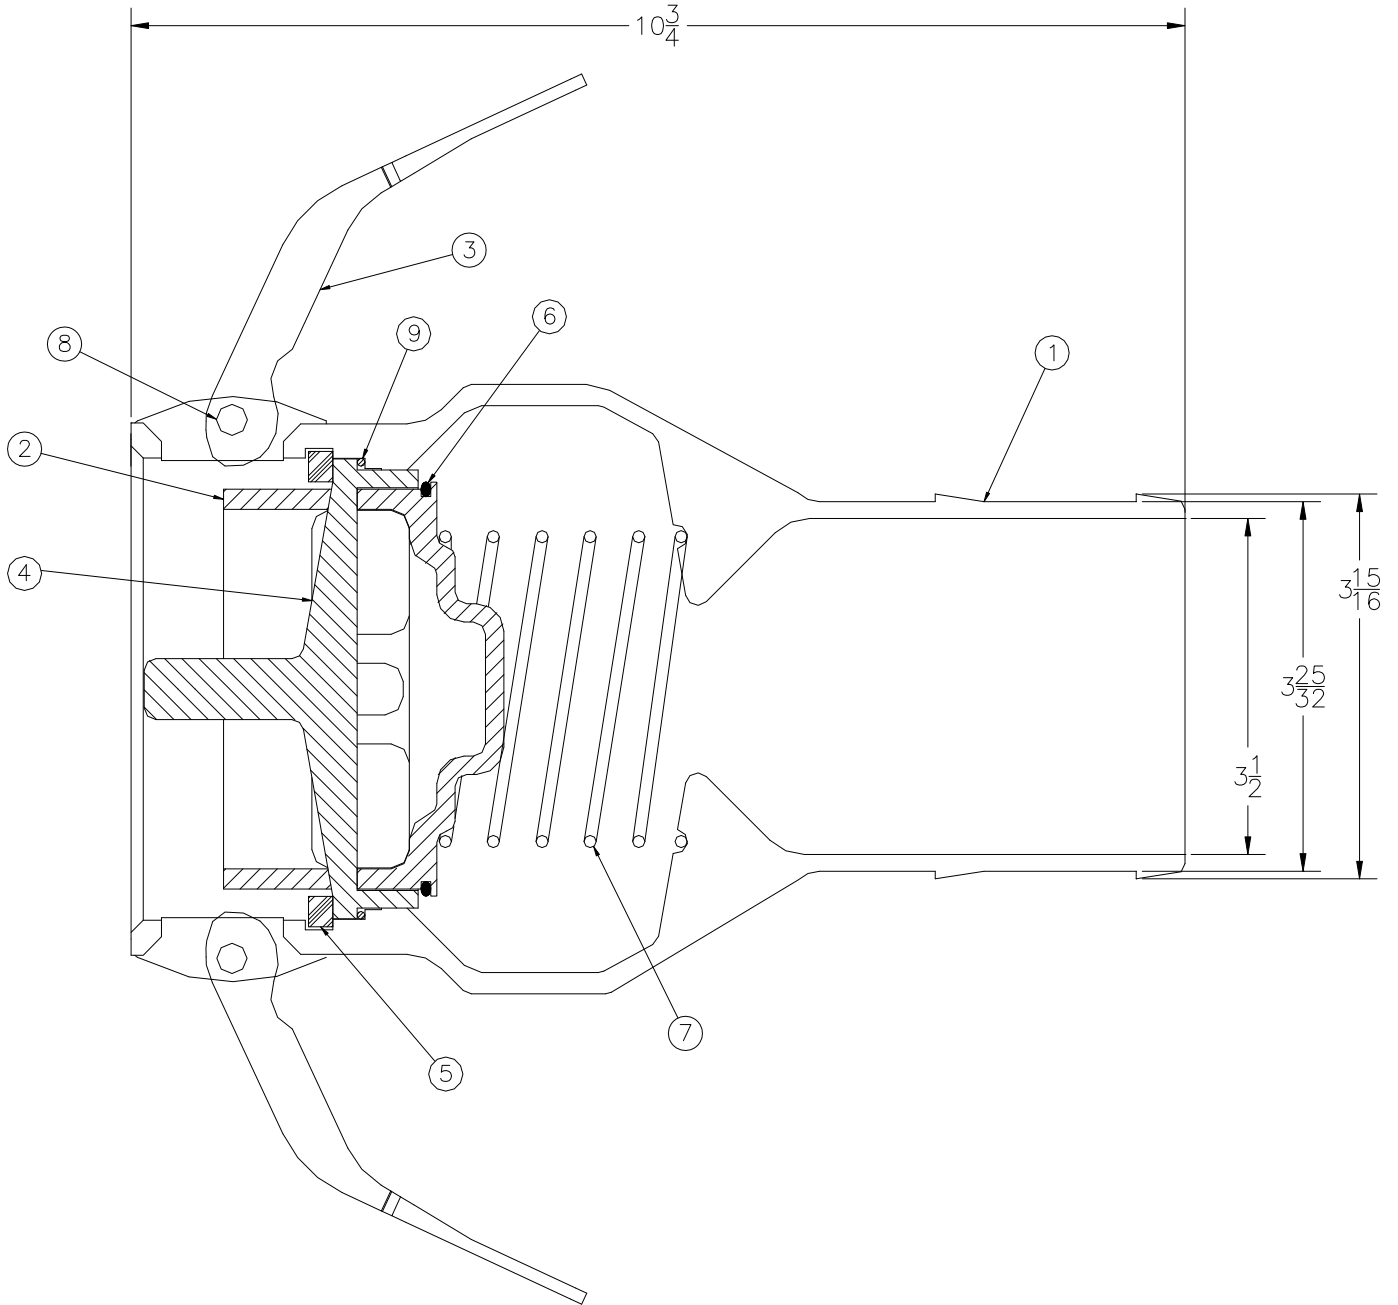

633CPP-4040 4" x 4" Vapor Coupler

PARTS BREAK DOWN

ITEM	PART NUMBER	DESCRIPTION	QTY.
1	E51839A	BODY, MACHINED	1
2	C02844AH	POPPET	1
3	D00272B	PADDLE ARM	2
4	C02843AH	GUIDE RING	1
5	H08945M	GASKET, BUNA-N	1

ITEM	PART NUMBER	DESCRIPTION	QTY.
6	H07408M	O-RING, BUNA-N	1
7	H52130M	SPRING	1
8	H20144M	GROOVE PIN	2
9	4035	O-RING, BUNA-N	1