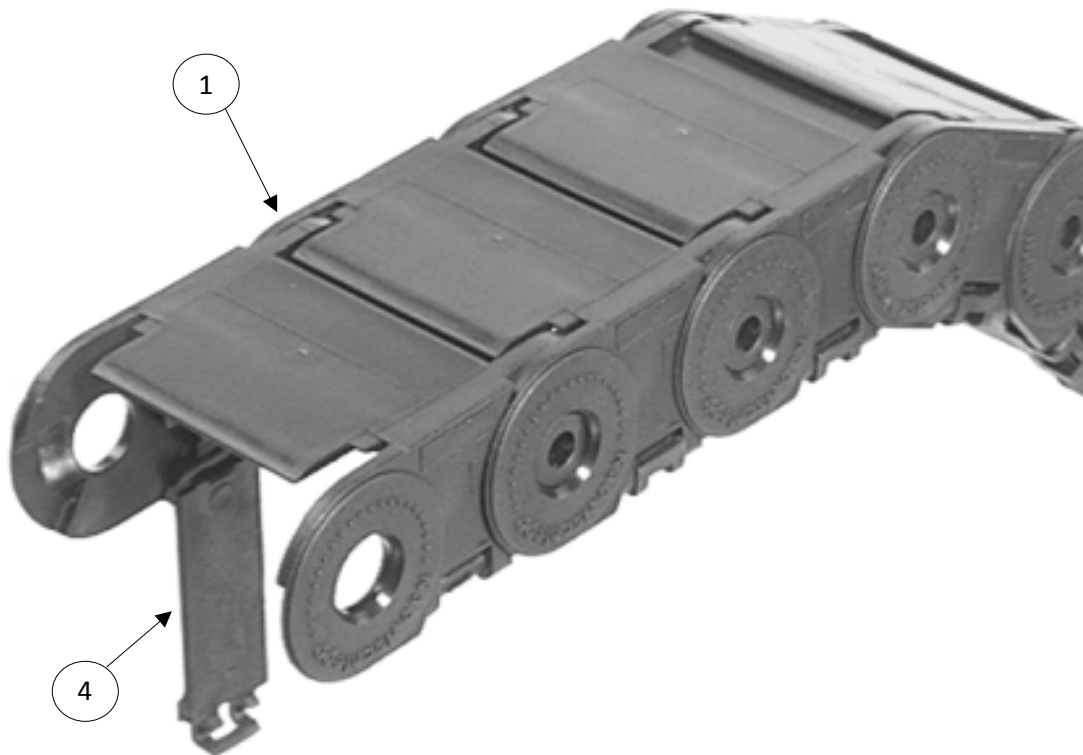

0345.050

Item	Materialtext [remarks]	KR 038	KR 050	KR 075	KR 100	KR 125	KR 150
1¹	CC 0345.050.015	50540	50541	50542	50543	50544	50545
	CC 0345.050.020	50550	50551	50552	50553	50554	50555
	CC 0345.050.025	50620	50621	50622	50623	50624	50625
	CC 0345.050.038	50630	50631	50632	50633	50634	50635
	CC 0345.050.050	50700	50701	50702	50703	50704	50705
	CC 0345.050.065	50710	50711	50712	50713	50714	50715
	CC 0345.030.090	50400	50401	50402	50403	50404	50405

Item	Materialtext [remarks]	Mat.-No.
2	Stay 0345.015	52500
	Stay 0345.020	52501
	Stay 0345.025	52502
	Stay 0345.038	52503
	Stay 0345.050	52504
	Stay 0345.065	52505
	Stay 0345.090	52526

Back to: [content](#)

¹ 1 piece cable carrier consists of 29 chain links with stays = 1000mm