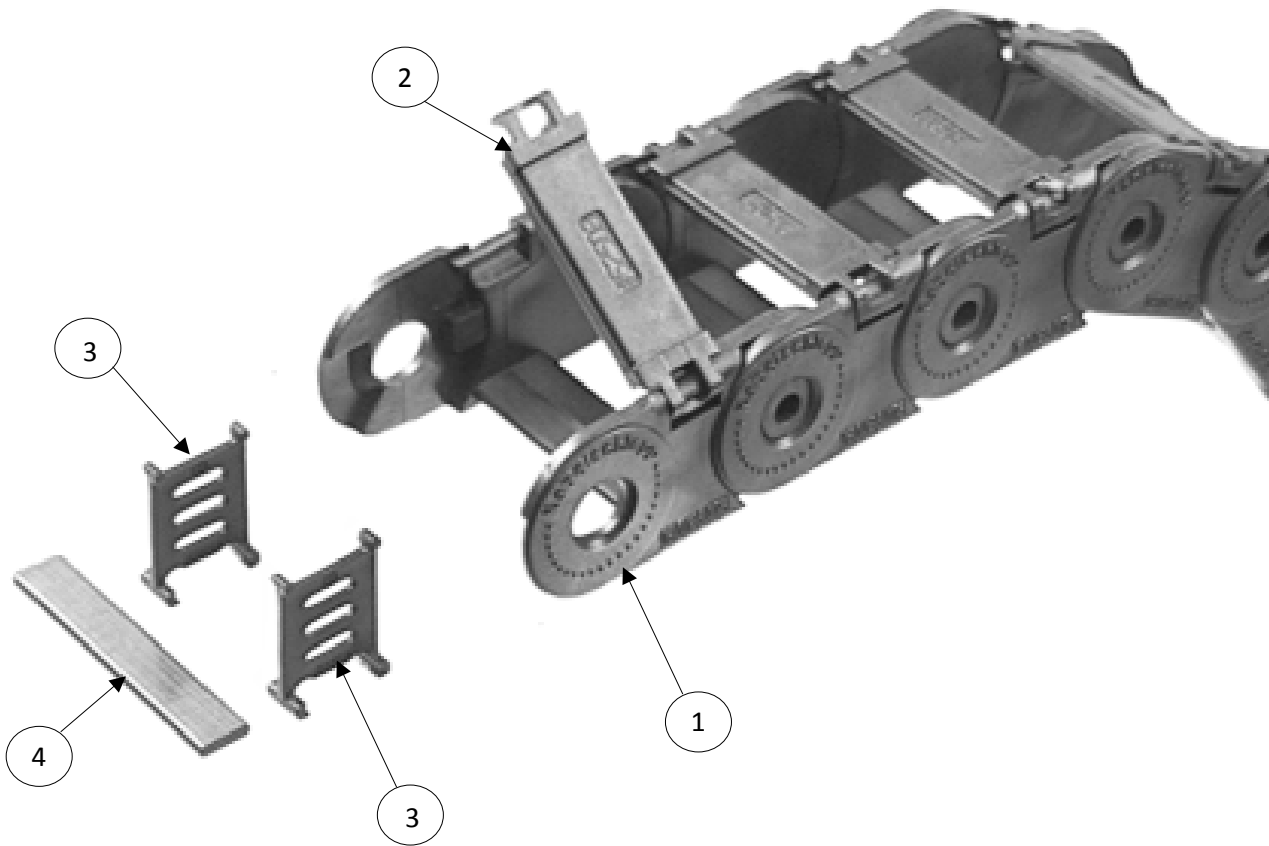

0345.030

Item	Materialtext [remarks]	KR 038	KR 050	KR 075	KR 100	KR 125	KR 150
1¹	CC 0345.030.015	50500	50501	50502	50503	50504	50505
	CC 0345.030.020	50510	50511	50512	50513	50514	50515
	CC 0345.030.025	50580	50581	50582	50583	50584	50585
	CC 0345.030.038	50590	50591	50592	50593	50594	50595
	CC 0345.030.050	50660	50661	50662	50663	50664	50665
	CC 0345.030.065	50670	50671	50672	50673	50674	50675
	CC 0345.030.090	50400	50401	50402	50403	50404	50405

Item	Materialtext [remarks]	Mat.-No.
2	Stay 0345.015	52500
	Stay 0345.020	52501
	Stay 0345.025	52502
	Stay 0345.038	52503
	Stay 0345.050	52504
	Stay 0345.065	52505
	Stay 0345.090	52526
3	Divider 0345.030/040 [TS0 – without height separation, TS1 – continuous height separation with flat profile (item4)]	52560
4²	Flat profile 2,0 x 9,1 [aluminium, for continuous height separation with Divider (item3), L = Bi – 1mm]	6240

Back to: [content](#)

¹ 1 piece cable carrier consists of 29 chain links with stays = 1000mm

² Length of blank 3m