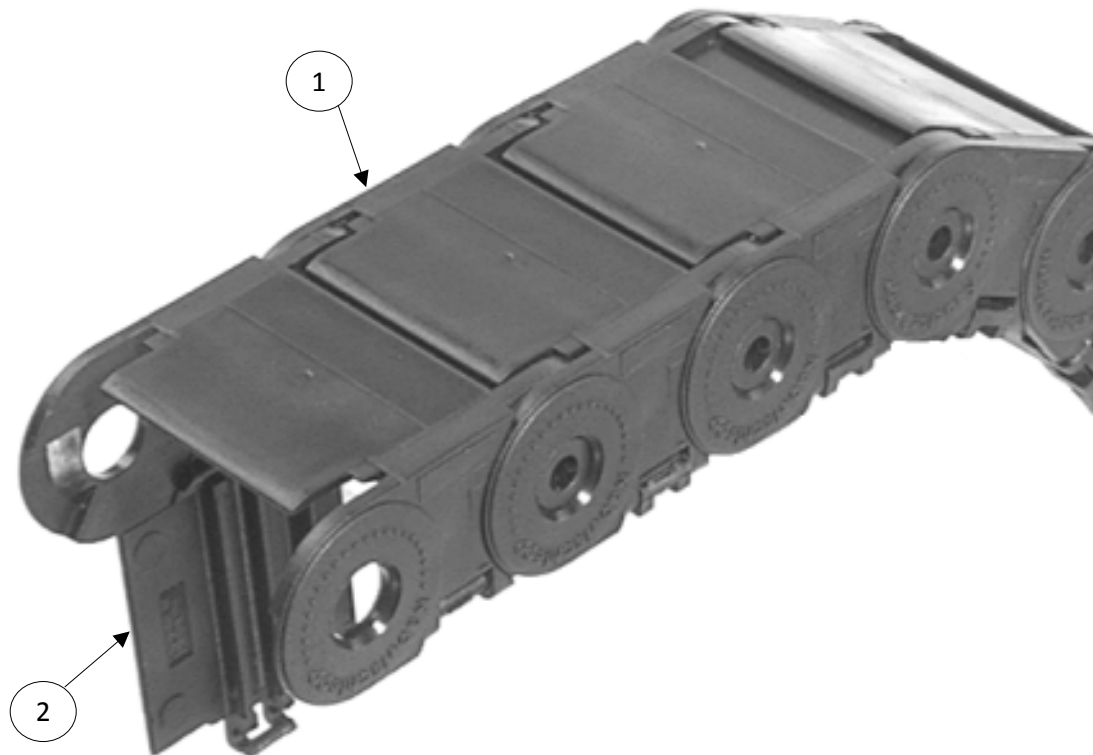

0345.060

Item	Materialtext [remarks]	KR 075	KR 100	KR 125	KR 150
1¹	CC 0345.060.015	50562	50563	50564	50565
	CC 0345.060.020	50572	50573	50574	50575
	CC 0345.060.025	50642	50643	50644	50645
	CC 0345.060.038	50652	50653	50654	50655
	CC 0345.060.050	50722	50723	50724	50725
	CC 0345.060.065	50732	50733	50734	50735

Item	Materialtext [remarks]	Mat.-No.
2	Cover inside 0345.015	52530
	Cover inside 0345.020	52531
	Cover inside 0345.025	52532
	Cover inside 0345.038	52533
	Cover inside 0345.050	52534
	Cover inside 0345.065	52535

Back to: [content](#)

¹ 1 piece cable carrier consists of 29 chain links with covers = 1000mm