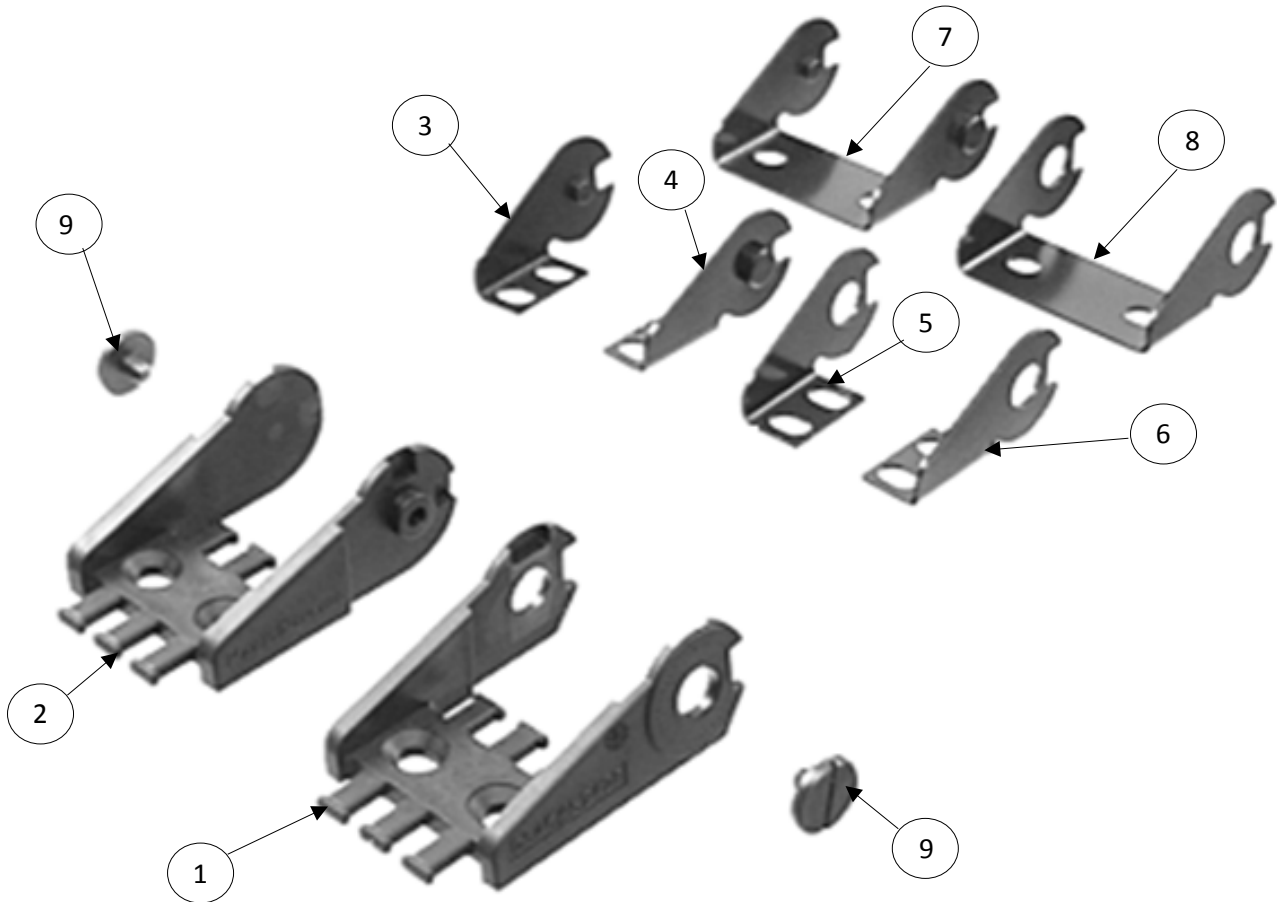

Brackets 0345

Item	Materialtext [remarks]	Mat.-No.
1	Bracket 0345.015 without bolt SR [moving point]	52400
	Bracket 0345.020 without bolt SR [moving point]	52402
	Bracket 0345.025 without bolt SR [moving point]	52404
	Bracket 0345.038 without bolt SR [moving point]	52406
	Bracket 0345.050 without bolt SR [moving point]	52408
	Bracket 0345.065 without bolt SR [moving point]	52410
2	Bracket 0345.015 with bolt SR [fixed point]	52401
	Bracket 0345.020 with bolt SR [fixed point]	52403
	Bracket 0345.025 with bolt SR [fixed point]	52405
	Bracket 0345.038 with bolt SR [fixed point]	52407
	Bracket 0345.050 with bolt SR [fixed point]	52409
	Bracket 0345.065 with bolt SR [fixed point]	52411
3	Bracket 0345 left with bolt [steel, fixed point]	52596
4	Bracket 0345 right with bolt [steel, fixed point]	52597
5	Bracket 0345 left without bolt [steel, moving point]	52598
6	Bracket 0345 right without bolt [steel, moving point]	52599
7	Bracket 0345.050 with bolt steel [one-piece, fixed point]	52613
	Bracket 0345.090 with bolt steel [one-piece, fixed point]	52615
8	Bracket 0345.050 without bolt steel [one-piece, moving point]	52612
	Bracket 0345.090 without bolt steel [one-piece, moving point]	52614
9	Pan head screw M5 x 6 5.8 [steel black galvanized, DIN 921]	20921

Back to: [content](#)