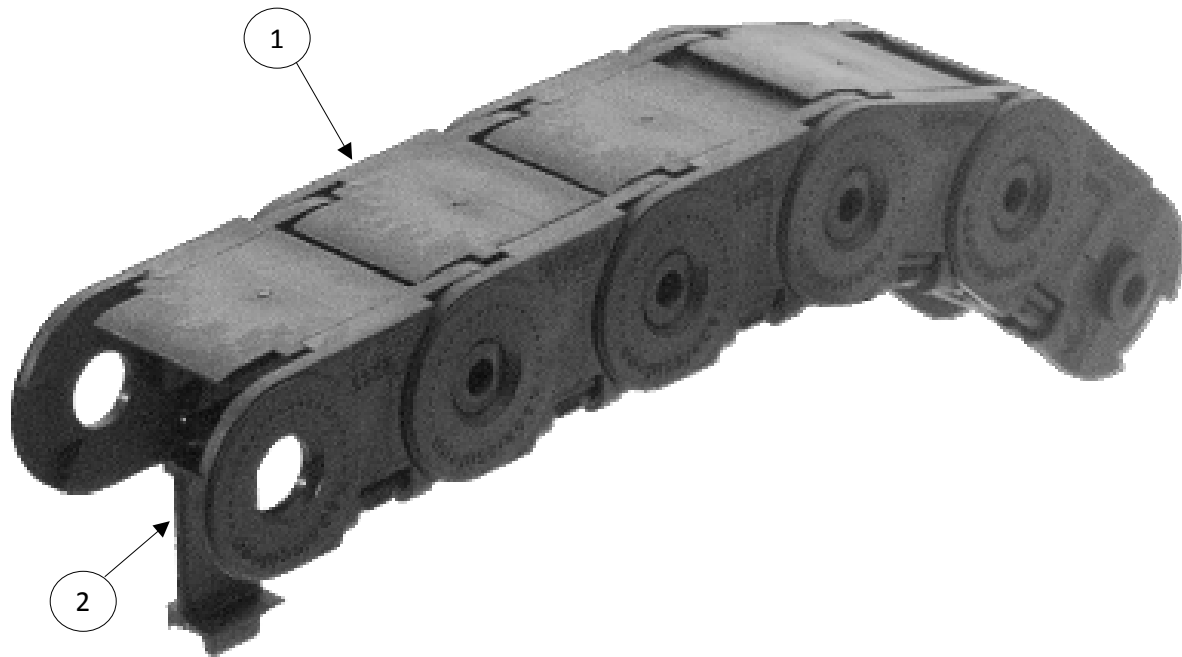

0345.055

Item	Materialtext [remarks]	KR 038	KR 050	KR 075	KR 100	KR 125	KR 150
1¹	CC 0345.050.015	50540	50541	50542	50543	50544	50545
	CC 0345.050.020	50550	50551	50552	50553	50554	50555
	CC 0345.050.025	50620	50621	50622	50623	50624	50625
	CC 0345.050.038	50630	50631	50632	50633	50634	50635
	CC 0345.050.050	50700	50701	50702	50703	50704	50705
	CC 0345.050.065	50710	50711	50712	50713	50714	50715
	CC 0345.030.090	50400	50401	50402	50403	50404	50405

Item	Materialtext [remarks]	Mat.-No.
2	Stay 0345.015 Version 35/45/55	52660
	Stay 0345.020 Version 35/45/55	52661
	Stay 0345.025 Version 35/45/55	52662
	Stay 0345.038 Version 35/45/55	52663
	Stay 0345.050 Version 35/45/55	52664
	Stay 0345.065 Version 35/45/55	52665
	Stay 0345.090 Version 35/45/55	52666

Back to: [content](#)

¹ 1 piece cable carrier consists of 29 chain links with stays = 1000mm