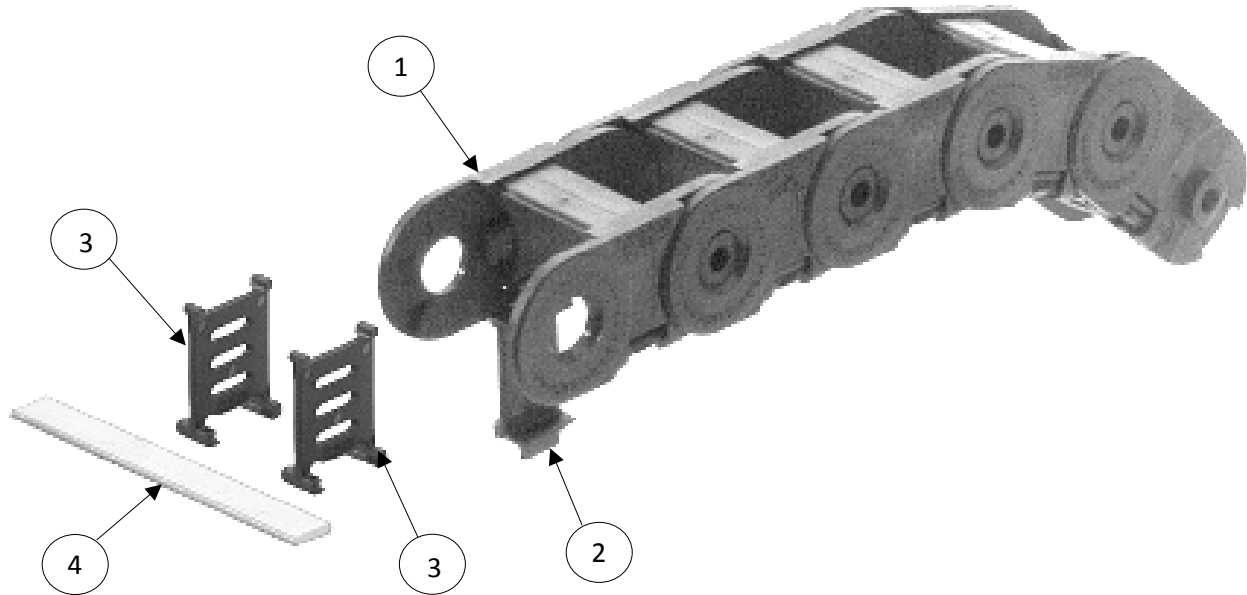

0345.045

Item	Materialtext [remarks]	KR 038	KR 050	KR 075	KR 100	KR 125	KR 150
1¹	CC 0345.040.015	50520	50521	50522	50523	50524	50525
	CC 0345.040.020	50530	50531	50532	50533	50534	50535
	CC 0345.040.025	50600	50601	50602	50603	50604	50605
	CC 0345.040.038	50616	50611	50612	50613	50614	50615
	CC 0345.040.050	50680	50681	50682	50683	50684	50685
	CC 0345.040.065	50690	50691	50692	50693	50694	50695
	CC 0345.040.090	50410	50411	50412	50413	50414	50415

Item	Materialtext [remarks]	Mat.-No.
2	Stay 0345.015 Version 35/45/55	52660
	Stay 0345.020 Version 35/45/55	52661
	Stay 0345.025 Version 35/45/55	52662
	Stay 0345.038 Version 35/45/55	52663
	Stay 0345.050 Version 35/45/55	52664
	Stay 0345.065 Version 35/45/55	52665
	Stay 0345.090 Version 35/45/55	52666
3	Divider 0345.030/040 [TS0 – without height separation, TS1 – continuous height separation with flat profile (item4)]	52560
4²	Flat profile 2,0 x 9,1 [aluminium, for continuous height separation with Divider (item3), L = Bi – 1mm]	6240

Back to: [content](#)

¹ 1 piece cable carrier consists of 29 chain links with stays = 1000mm

² Length of blank 3m