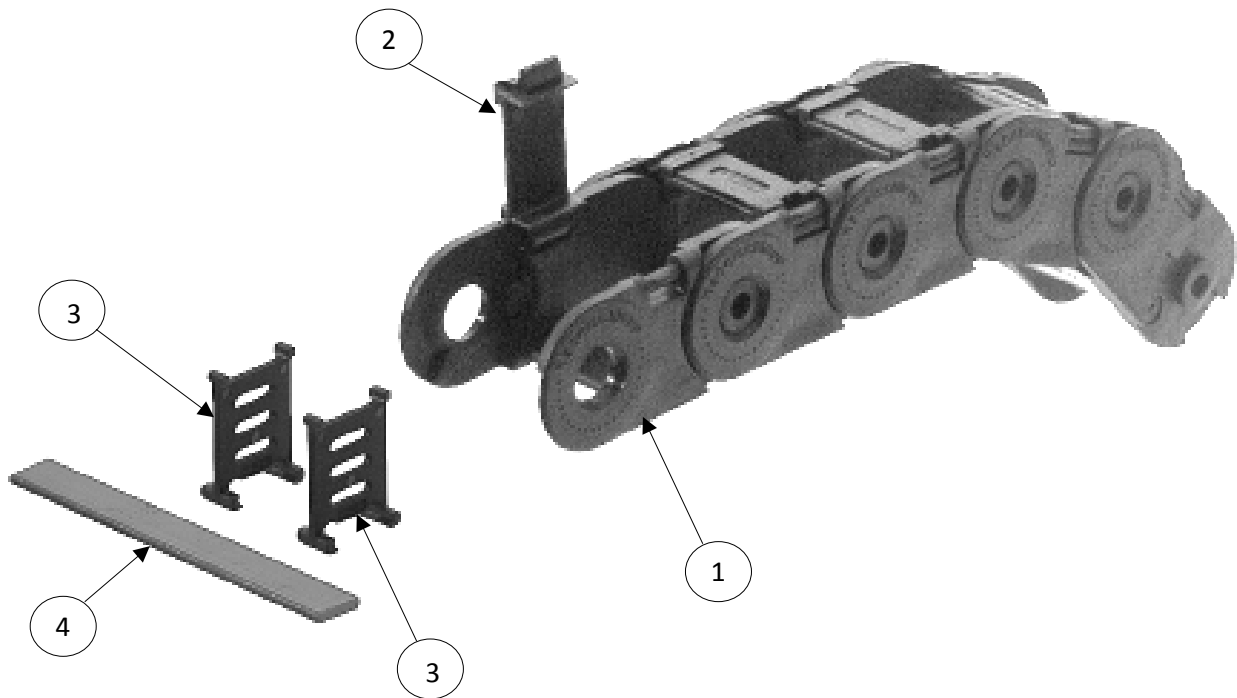

Item	Materialtext [remarks]	Mat.-No.
2	Stay 0345.015	52500
	Stay 0345.020	52501
	Stay 0345.025	52502
	Stay 0345.038	52503
	Stay 0345.050	52504
	Stay 0345.065	52505
	Stay 0345.090	52526
3	Divider 0345.030/040 [TS0 – without height separation, TS1 – continuous height separation with flat profile (item4)]	52560
4 <sup>2</sup>	Flat profile 2,0 x 9,1 [aluminium, for continuous height separation with Divider (item3), L = Bi – 1mm]	6240

Back to: [content](#)

<sup>1</sup> 1 piece cable carrier consists of 29 chain links with stays = 1000mm

<sup>2</sup> Length of blank 3m

0345.035

Item	Materialtext [remarks]	KR 038	KR 050	KR 075	KR 100	KR 125	KR 150
1 <sup>1</sup>	CC 0345.030.015	50500	50501	50502	50503	50504	50505
	CC 0345.030.020	50510	50511	50512	50513	50514	50515
	CC 0345.030.025	50580	50586	50582	50583	50584	50585
	CC 0345.030.038	50590	50591	50592	50593	50594	50595
	CC 0345.030.050	50666	50661	50662	50663	50664	50665
	CC 0345.030.065	50670	50671	50672	50673	50674	50675
	CC 0345.030.090	50400	50401	50402	50403	50404	50405